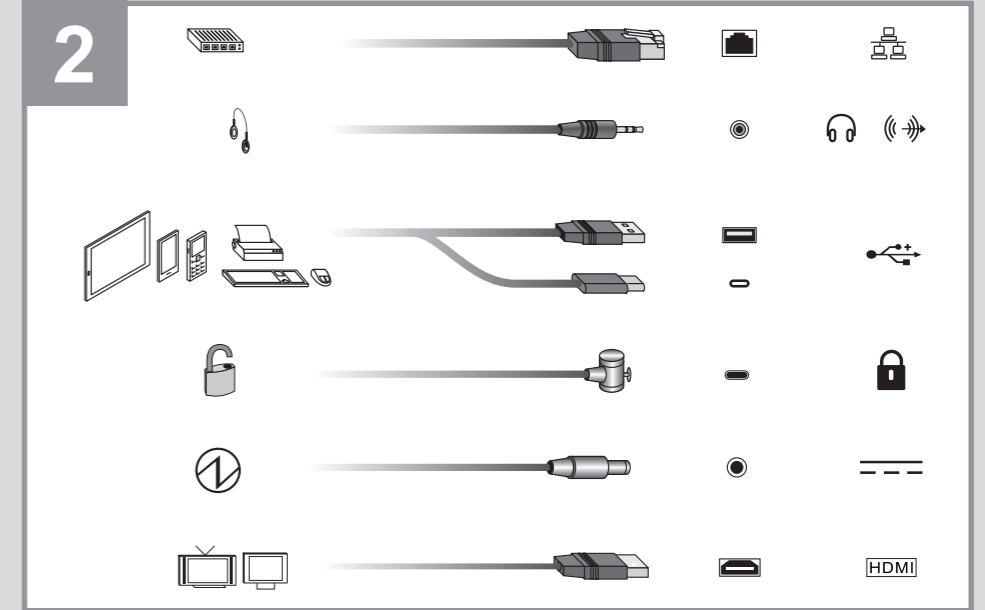

Quick Start Guide

Published by
Fujitsu Technology Solutions GmbH
Mies-van-der-Rohe-Straße 8
80807 München, Germany

Creation
Xerox Global Services

Copyright
© 02/2017 Fujitsu Technology Solutions GmbH
Order No.: A26391-K464-Z310-1-7619, edition 1
Fujitsu Ltd. Order No.: B5FK-8771-01DE-00