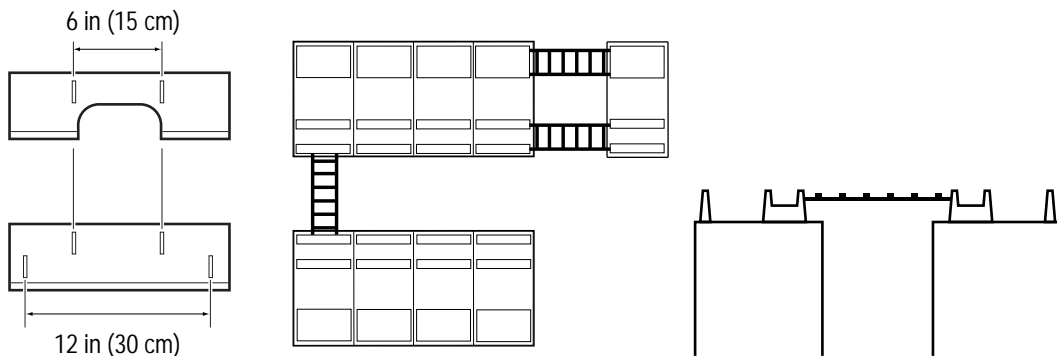

NetShelter™ Cable Ladder Kit (AR8166ABLK)—Installation

Inventory

Tools required

Possible ladder configurations

1

2

3

4