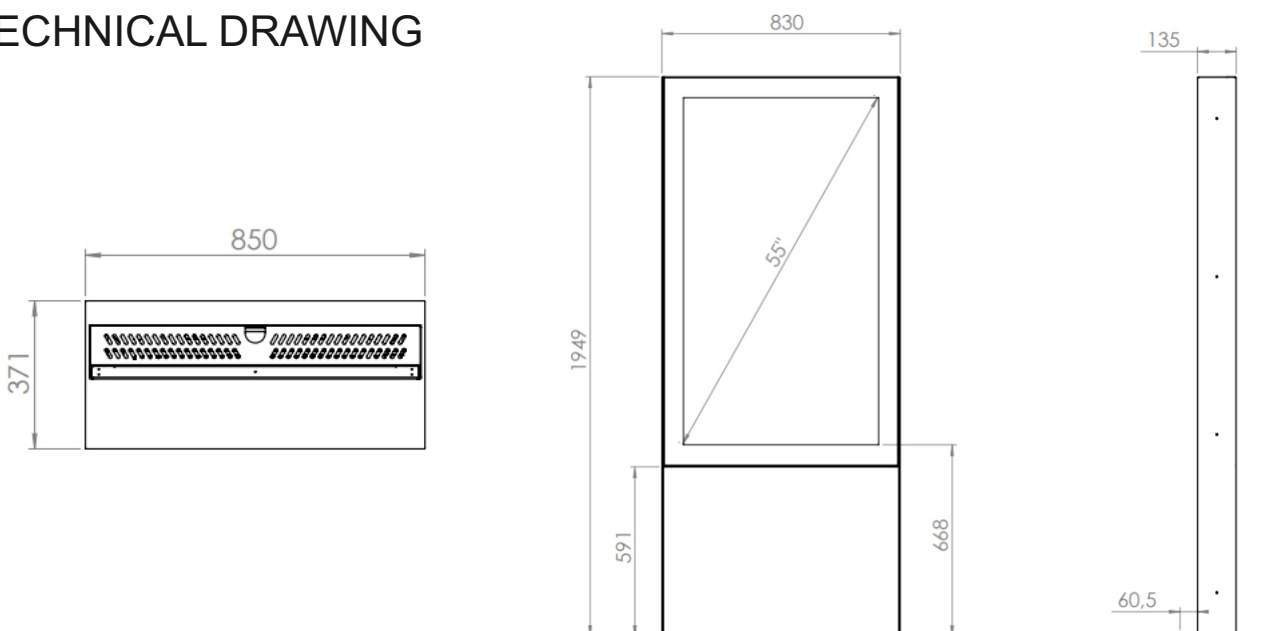

Our single totem touch is designed for Samsung QM55R-T. The product is available in black and white color as standard. Other colors can be produced against order. Access for external equipment below the display. Possible applications are product navigation, way finding and company presentations.

TECHNICAL DRAWING

SPECIFICATION

Features

Samsung QM55R-T
White and black is standard colors
Custom color can be produced against order
Space for external router

Material options

Powder coated metal

Powder coating colors

Black, RAL 9005str
White, RAL 9003str
Custom color upon request

Part number & Description

ST5551T-02	Single Totem Touch 55", Portrait, Black
------------	---