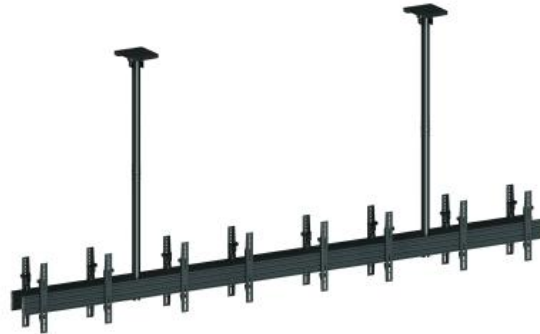

Ready when you are

M Ceiling Mount Pro MBC4X1U2

Article: 7 350 073 733 514

M Ceiling Mount Pro MBC4X1U2 - Ceiling mount for LCD display, steel, 3m length, TÜV, 8 screens, dual side, tilt arms, VESA Max 600x400 - screen size: 40"-65" - black

Product category: PRO SERIES

Specification

M Ceiling Mount Pro MBC4X1U2

Article No:	7 350 073 733 514
For screen size:	40"-65"
Type:	Dual Side MBC4X1U2
Universal & VESA standard:	Adjustable from 100x100 to 600x400 max Optional VESA 800x600
Material:	Steel, Aluminium
Color:	Black
Surface Finish:	Powder coating/Anodic Oxidation
Weight:	52 kg
Measurements	530x338x20 cm
Max Load:	30 kg per screen
Pillar length:	Min: 580mm to Max: 1550 mm from ceiling to VESA plate center Extension pipes: 3m (800mm*8pcs) included
Tilt:	Yes, 0~15°
Swivel:	Yes, 360°
Rotate:	Yes, ±4°
Cable Management:	Yes
Options:	Extension pipes : 0.8m, 1.5m, 3.0m
Certifications:	CE, TÜV Nord
Warranty:	5 years