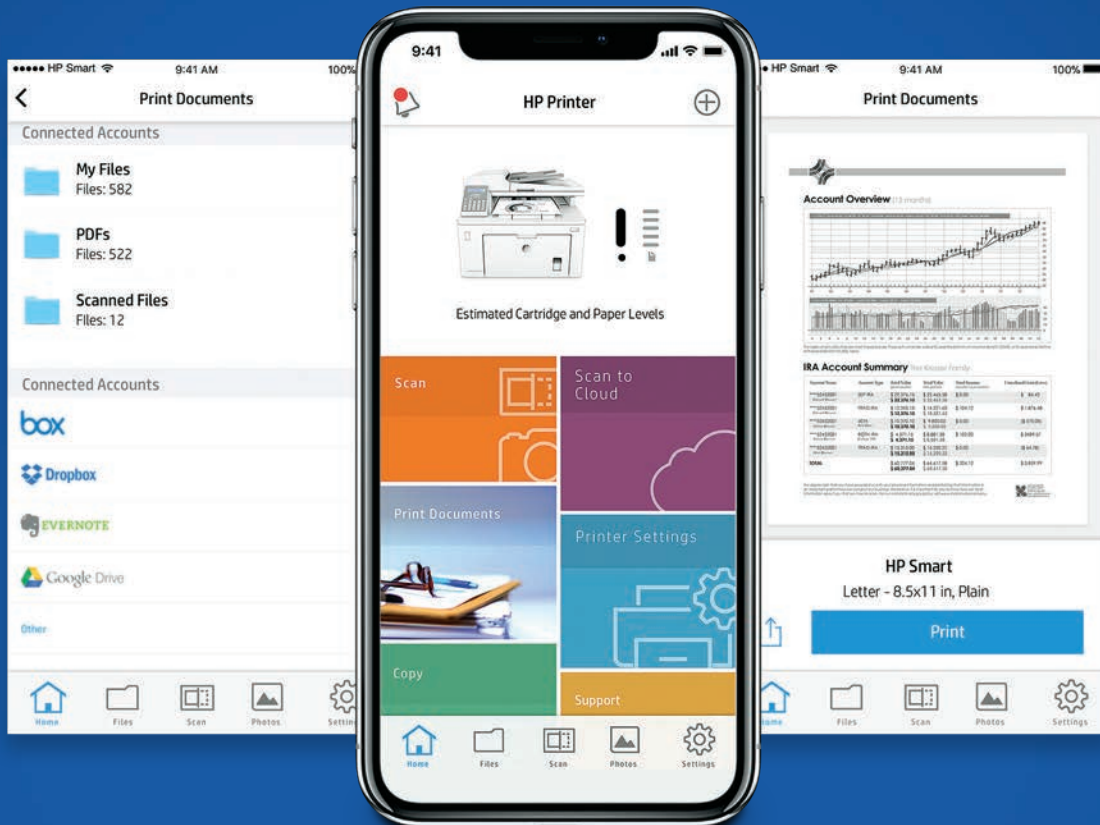

### Fast automatic two-sided printing

Automatically print two-sided documents. Speed through presentations and other business materials while saving paper.

### On when you need it, off when you don't

Help save energy with HP Auto-On/Auto-Off Technology—intelligence that can turn your printer on when you need it and off when you don't.

### Full speed ahead

Work with less wait. Step up your productivity with an HP LaserJet Pro that prints up to 28 pages per minute.<sup>4</sup>

# Easy mobile printing with HP Smart app