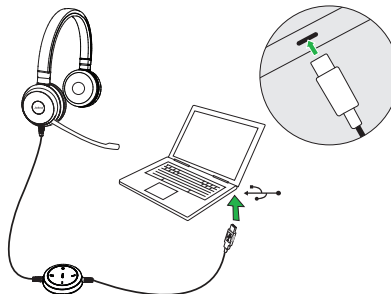

Jabra Evolve™ 20/20SE headset

Quick start guide

NOTE: USB-C connection is optimized for computers. USB-C connection with a mobile phone or tablet may give reduced performance.

*requires Microsoft Teams headset variant