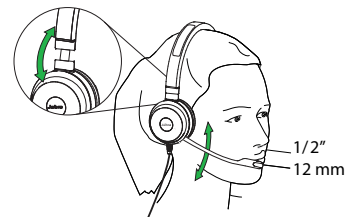

Jabra Evolve™ 20/20SE headset

Quick start guide

NOTE: USB-C connection is optimized for computers. USB-C connection with a mobile phone or tablet may give reduced performance.

*requires Microsoft Teams headset variant