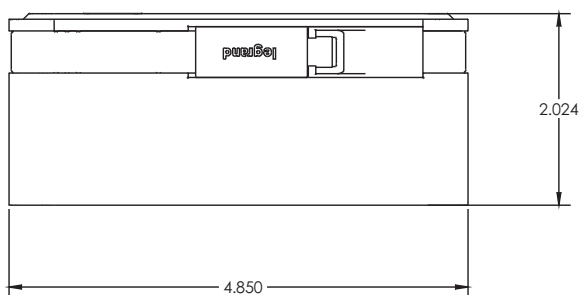

### PHYSICAL CHARACTERISTICS

- Travel Dock Dimensions (HxWxD): 5in x 2in x 1in (123.2mm x 51.4mm x 24.2mm)
- Travel Dock Weight: ~3.8 oz.
- Travel Dock Connectors: tethered USB-C male, rear USB-C female, VGA female, DisplayPort female, HDMI female, USB-C female
- Hub Dimensions (HxWxD): 5in x 1.75in x 1in (123.2mm x 45mm x 24.2mm)
- Hub Weight: ~3.5 oz.
- Hub Connectors: USB-C port, 2 USB-A female, Ethernet port, front USB-C male