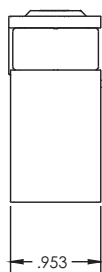

### FEATURES

- Tethered USB-C Male cable for easy connection
- USB-C capability—a reversible, high-power connection
- Maximum VGA resolution: 2048x1536
- HDMI and DisplayPort support up to 4K60
- Gigabit Ethernet

### ITEM DESCRIPTION

82392      USB-C Travel Dock with Hub

designed to be better.™

### PHYSICAL CHARACTERISTICS

- Travel Dock Dimensions (HxWxD): 5in x 2in x 1in (123.2mm x 51.4mm x 24.2mm)
- Travel Dock Weight: ~3.8 oz.
- Travel Dock Connectors: tethered USB-C male, rear USB-C female, VGA female, DisplayPort female, HDMI female, USB-C female
- Hub Dimensions (HxWxD): 5in x 1.75in x 1in (123.2mm x 45mm x 24.2mm)
- Hub Weight: ~3.5 oz.
- Hub Connectors: USB-C port, 2 USB-A female, Ethernet port, front USB-C male