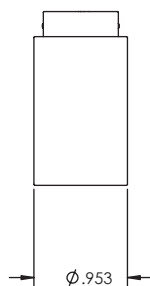

### FEATURES

- Tethered USB-C Male cable for easy connection
- USB-C capability—a reversible, high-power connection
- Maximum VGA resolution: 2048x1536
- HDMI and DisplayPort support up to 4K60
- Gigabit Ethernet

### ITEM DESCRIPTION

82392      USB-C Travel Dock with Hub

designed to be better.™

### PHYSICAL CHARACTERISTICS

- Travel Dock Dimensions (HxWxD): 5in x 2in x 1in (123.2mm x 51.4mm x 24.2mm)
- Travel Dock Weight: ~3.8 oz.
- Travel Dock Connectors: tethered USB-C male, rear USB-C female, VGA female, DisplayPort female, HDMI female, USB-C female
- Hub Dimensions (HxWxD): 5in x 1.75in x 1in (123.2mm x 45mm x 24.2mm)
- Hub Weight: ~3.5 oz.
- Hub Connectors: USB-C port, 2 USB-A female, Ethernet port, front USB-C male