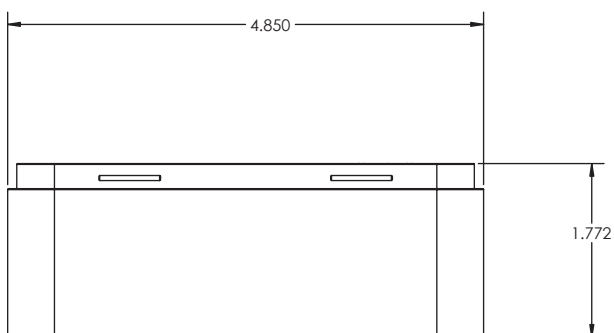

### PHYSICAL CHARACTERISTICS

- Travel Dock Dimensions (HxWxD): 5in x 2in x 1in (123.2mm x 51.4mm x 24.2mm)
- Travel Dock Weight: ~3.8 oz.
- Travel Dock Connectors: tethered USB-C male, rear USB-C female, VGA female, DisplayPort female, HDMI female, USB-C female
- Hub Dimensions (HxWxD): 5in x 1.75in x 1in (123.2mm x 45mm x 24.2mm)
- Hub Weight: ~3.5 oz.
- Hub Connectors: USB-C port, 2 USB-A female, Ethernet port, front USB-C male