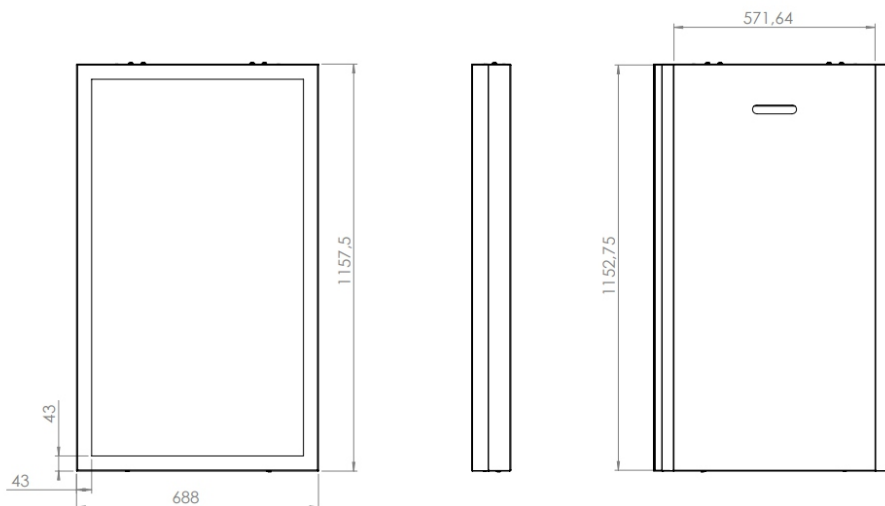

### Light up your store window

HI-ND Ceiling casing designed for LG High brightness monitors in 49" and 55" size. The Product is designed to be used with our standard telescope and extension pipe. But it is also prepared to be used with Wires. It comes in black and White color as standard and only available in portrait mode. With only 100mm width and chambered edges the Products gives a very thin look.

### TECHNICAL DRAWING

## Features

---

- Only 100mm width
- Portrait mode only
- Black and White color as standard
- All cables are hidden
- Clean backside
- Chambered edges